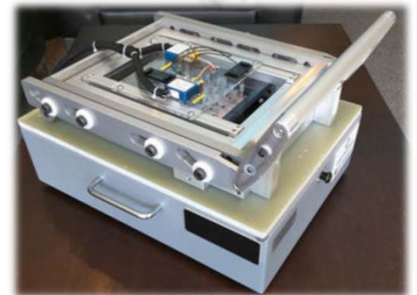

Past Performance

- Amazon
- AR Modular RF
- Avtech Tye Aerospace
- Blue Origin Aerospace
- BTI Targetry
- CandleScience
- Chicago Children's Museum
- Crane Aerospace
- Denver Museum of Natural Science
- EKOS Corporation
- Embraer (S.A.)
- EMP Museum
- Fatigue Technology
- Fluke
- Intellectual Ventures
- John Deere
- Johnson & Johnson
- Kenworth Truck
- Kidde Aerospace / UTC
- Korry Control Systems
- Kyma Technologies
- Learjet
- Medtronic
- Microsoft
- Oakley / Luxottica
- Outerwall
- PACCAR Technical Center
- Schneider Electric
- Sensorlink
- Siemens
- Stanley Industrial
- Starbucks
- Square D
- Warn Industries
- Xantrex
- Zodiac Aerospace